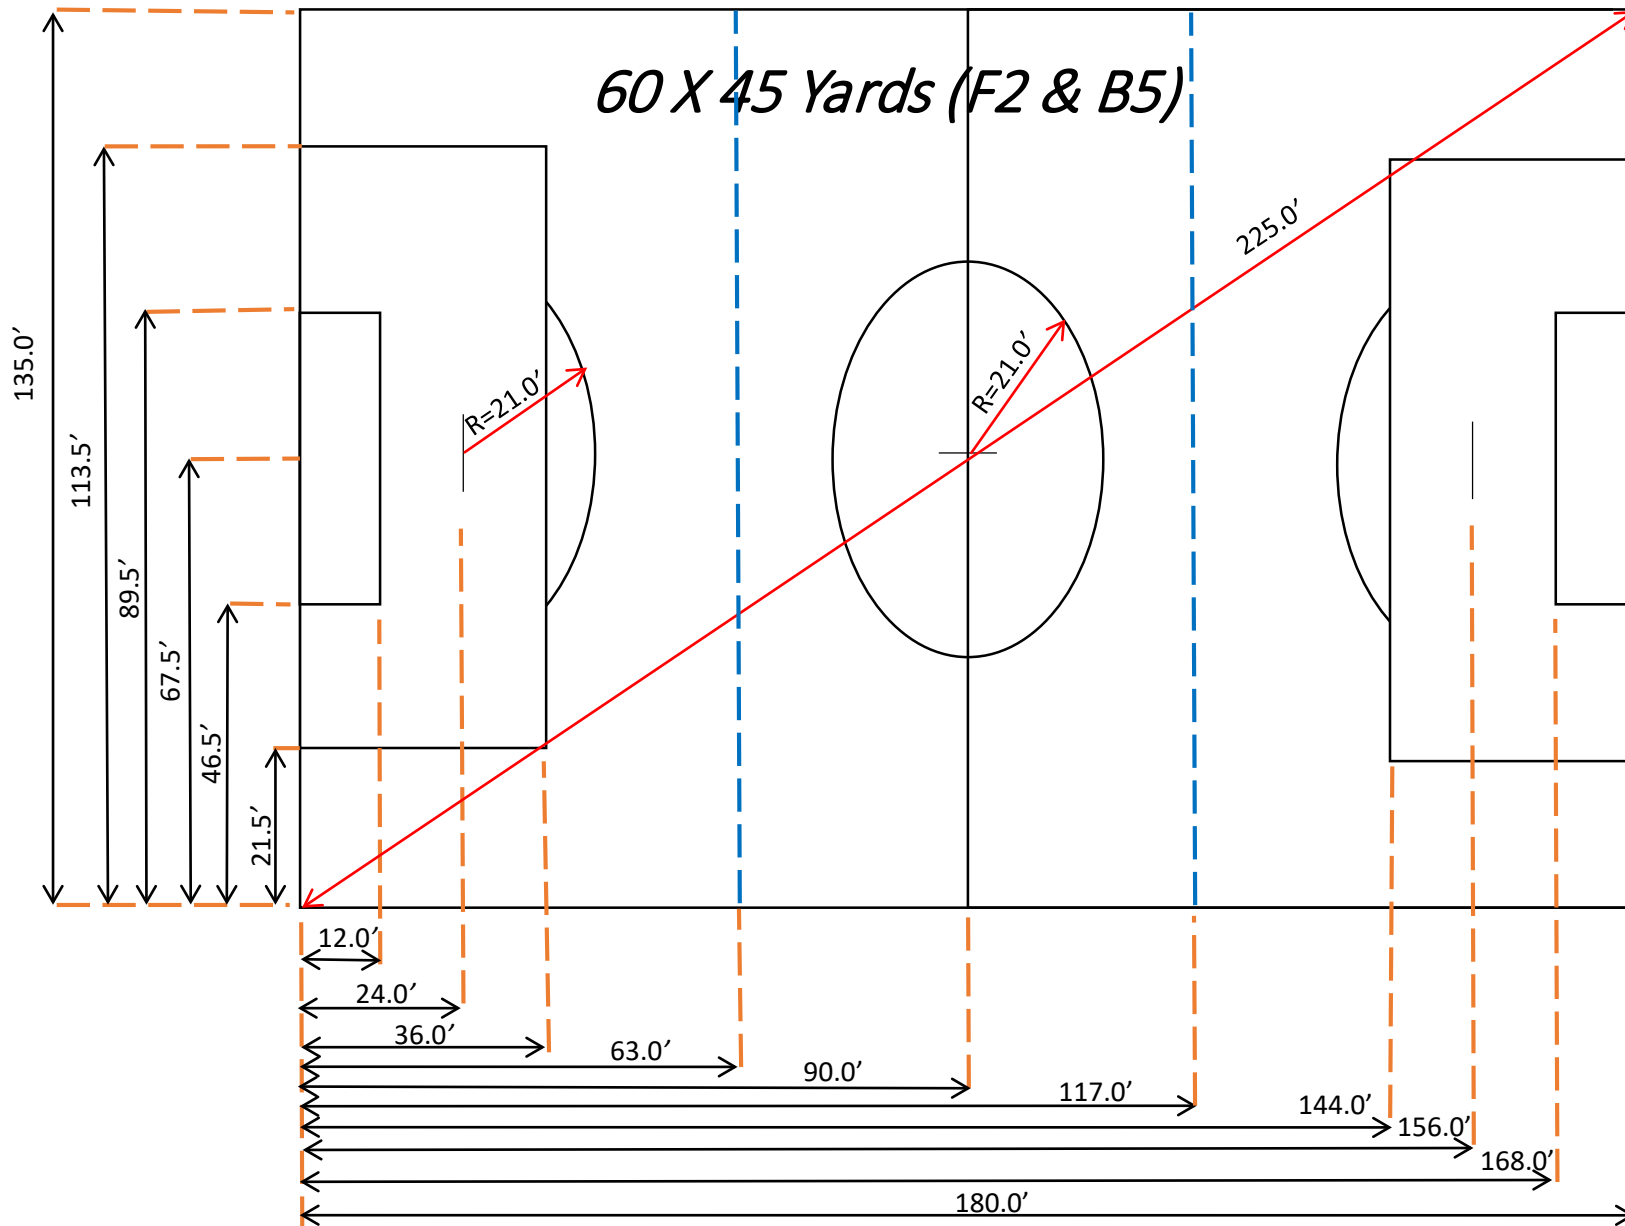

EAST GREENWICH, NJ SOCCER ASSOCIATION

FIELD DIMENSIONS AND LAYOUTS

Field Layout – 11v11 Large

105 x 75 Yards (B4)

Field Layout -11v11 Small

Field Layout – 9v9

Field Layout – 7v7

60 X 45 Yards (F2 & B5)

Field Layout – 5v5

Field Layout – 5v5

45 x 28 Yards

Field Layout – 3v3

SIZING

- **Maximum Size**

- F1 = 300' x 180' / (100 x 60 Yards)
- F2 = 180' x 135' / (60 X 45 Yards)
- F3 = 315' x 194' / (105 x 64 Yards)
- B1 = 300' x 180' / (100 x 60 Yards)
- B2 = 300' x 180' / (100 x 60 Yards)
- B3 = 291' x 189' / (97 x 63 Yards)
- B4 = 315' x 225' / (105 x 75 Yards)
- B5 = 180' x 135' / (60 X 45 Yards)

- **Layout Size**

- 11 v 11 Large = 105 x 75 Yards
- 11 v 11 Small = 100 x 60 Yards
- 9 v 9 = 75 x 47.3 Yards
- 7 v-7 = 60 x 45 Yards
- 5 v-5 = 45 x 28 Yards
- 3 v-3 = 30 x 20 Yards