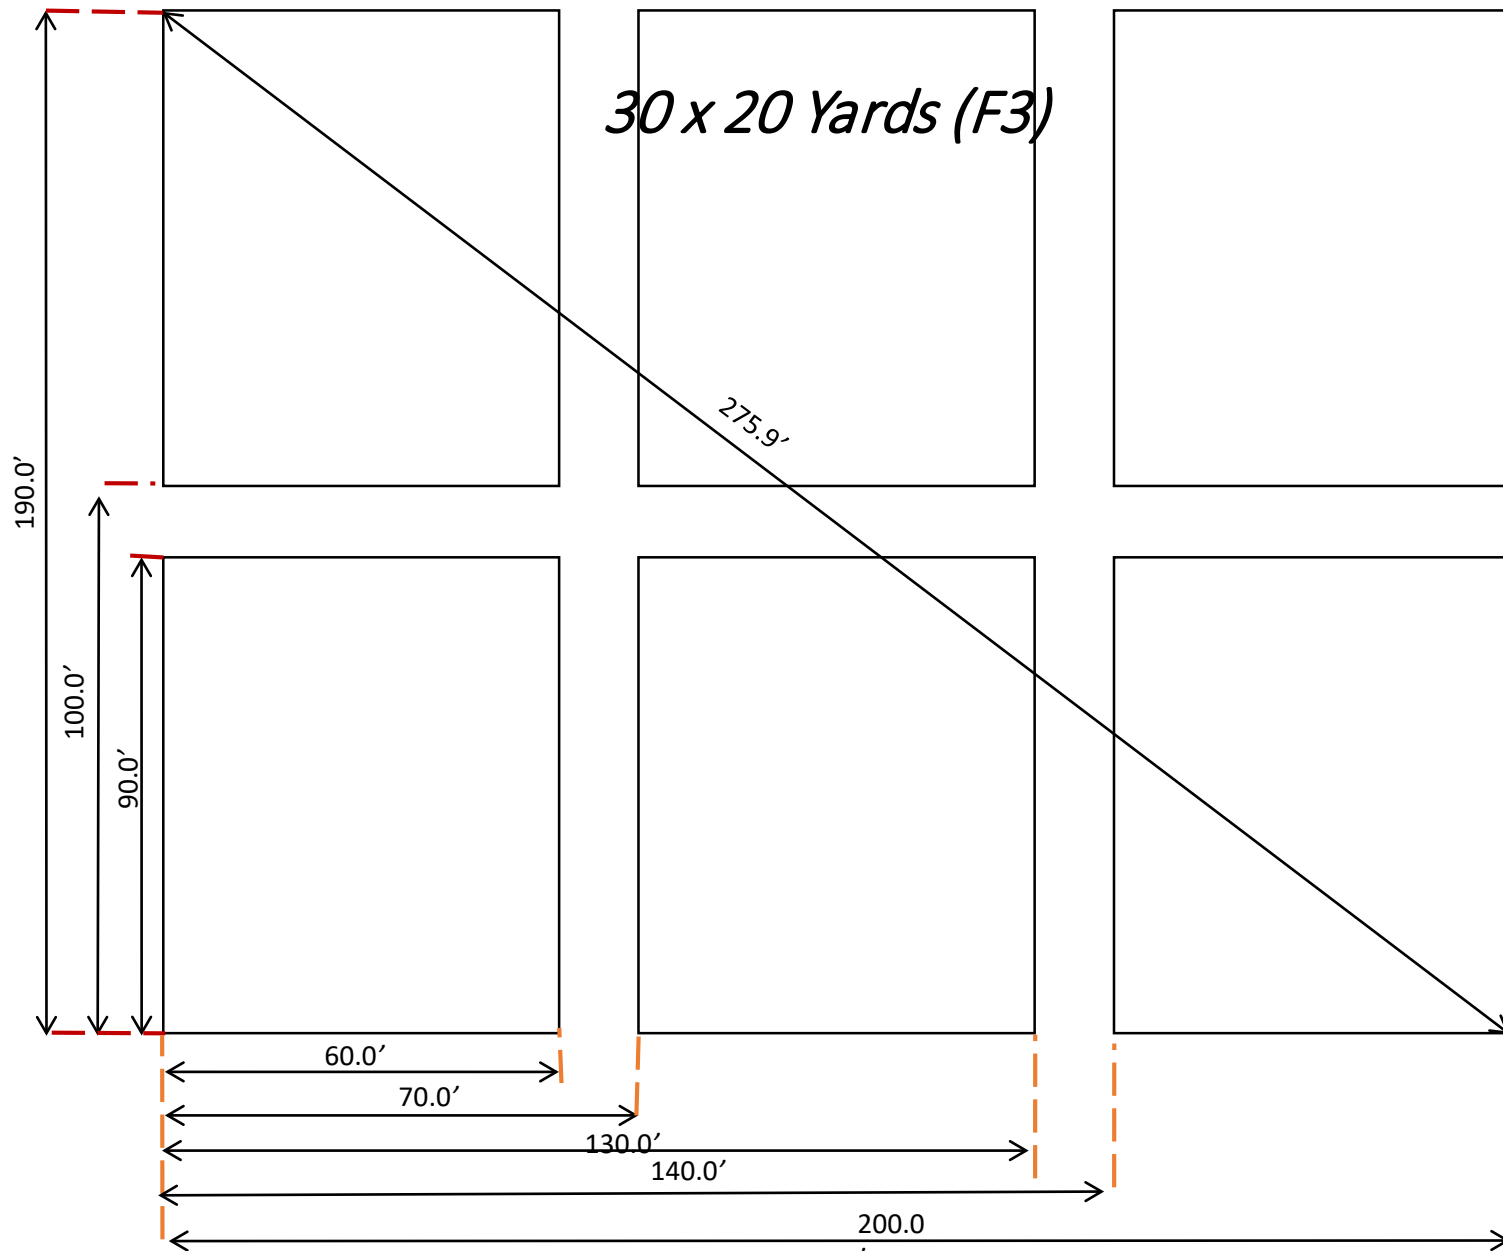

EAST GREENWICH, NJ SOCCER ASSOCIATION

FIELD DIMENSIONS AND LAYOUTS

Field Layout – 11v11 Large

105 x 75 Yards (B4)

Field Layout -11v11 Small

Field Layout – 9v9

Field Layout – 7v7

60 X 45 Yards (F2 & B5)

Field Layout – 5v5

Field Layout – 5v5

45 x 28 Yards

Field Layout – 3v3

SIZING

- **Maximum Size**

- F1 = 300' x 180' / (100 x 60 Yards)
- F2 = 180' x 135' / (60 X 45 Yards)
- F3 = 315' x 194' / (105 x 64 Yards)
- B1 = 300' x 180' / (100 x 60 Yards)
- B2 = 300' x 180' / (100 x 60 Yards)
- B3 = 291' x 189' / (97 x 63 Yards)
- B4 = 315' x 225' / (105 x 75 Yards)
- B5 = 180' x 135' / (60 X 45 Yards)

- **Layout Size**

- 11 v 11 Large = 105 x 75 Yards
- 11 v 11 Small = 100 x 60 Yards
- 9 v 9 = 75 x 47.3 Yards
- 7 v-7 = 60 x 45 Yards
- 5 v-5 = 45 x 28 Yards
- 3 v-3 = 30 x 20 Yards