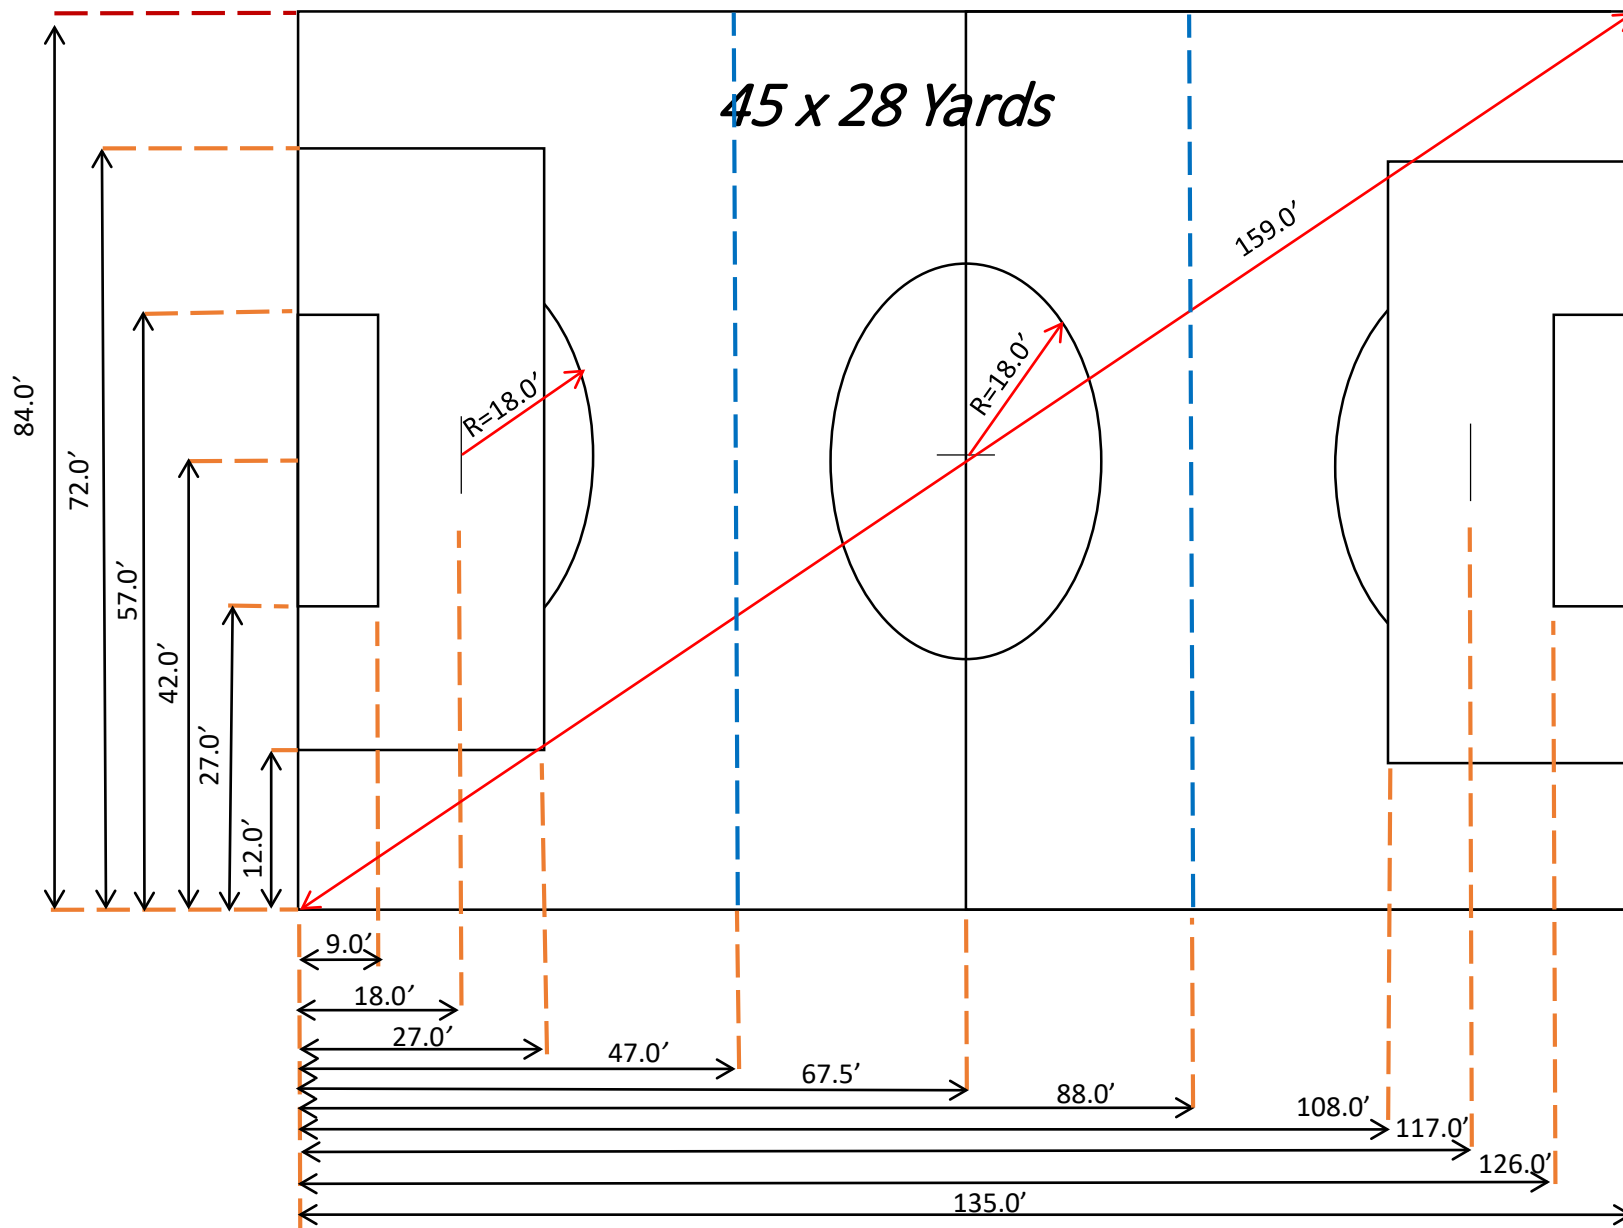

EAST GREENWICH, NJ SOCCER ASSOCIATION

FIELD DIMENSIONS AND LAYOUTS

Field Layout – 11v11 Large

105 x 75 Yards (B4)

Field Layout -11v11 Small

Field Layout – 9v9

Field Layout – 7v7

60 X 45 Yards (F2 & B5)

Field Layout – 5v5

Field Layout – 5v5

45 x 28 Yards

Field Layout – 3v3

SIZING

- **Maximum Size**

- F1 = 300' x 180' / (100 x 60 Yards)
- F2 = 180' x 135' / (60 X 45 Yards)
- F3 = 315' x 194' / (105 x 64 Yards)
- B1 = 300' x 180' / (100 x 60 Yards)
- B2 = 300' x 180' / (100 x 60 Yards)
- B3 = 291' x 189' / (97 x 63 Yards)
- B4 = 315' x 225' / (105 x 75 Yards)
- B5 = 180' x 135' / (60 X 45 Yards)

- **Layout Size**

- 11 v 11 Large = 105 x 75 Yards
- 11 v 11 Small = 100 x 60 Yards
- 9 v 9 = 75 x 47.3 Yards
- 7 v-7 = 60 x 45 Yards
- 5 v-5 = 45 x 28 Yards
- 3 v-3 = 30 x 20 Yards