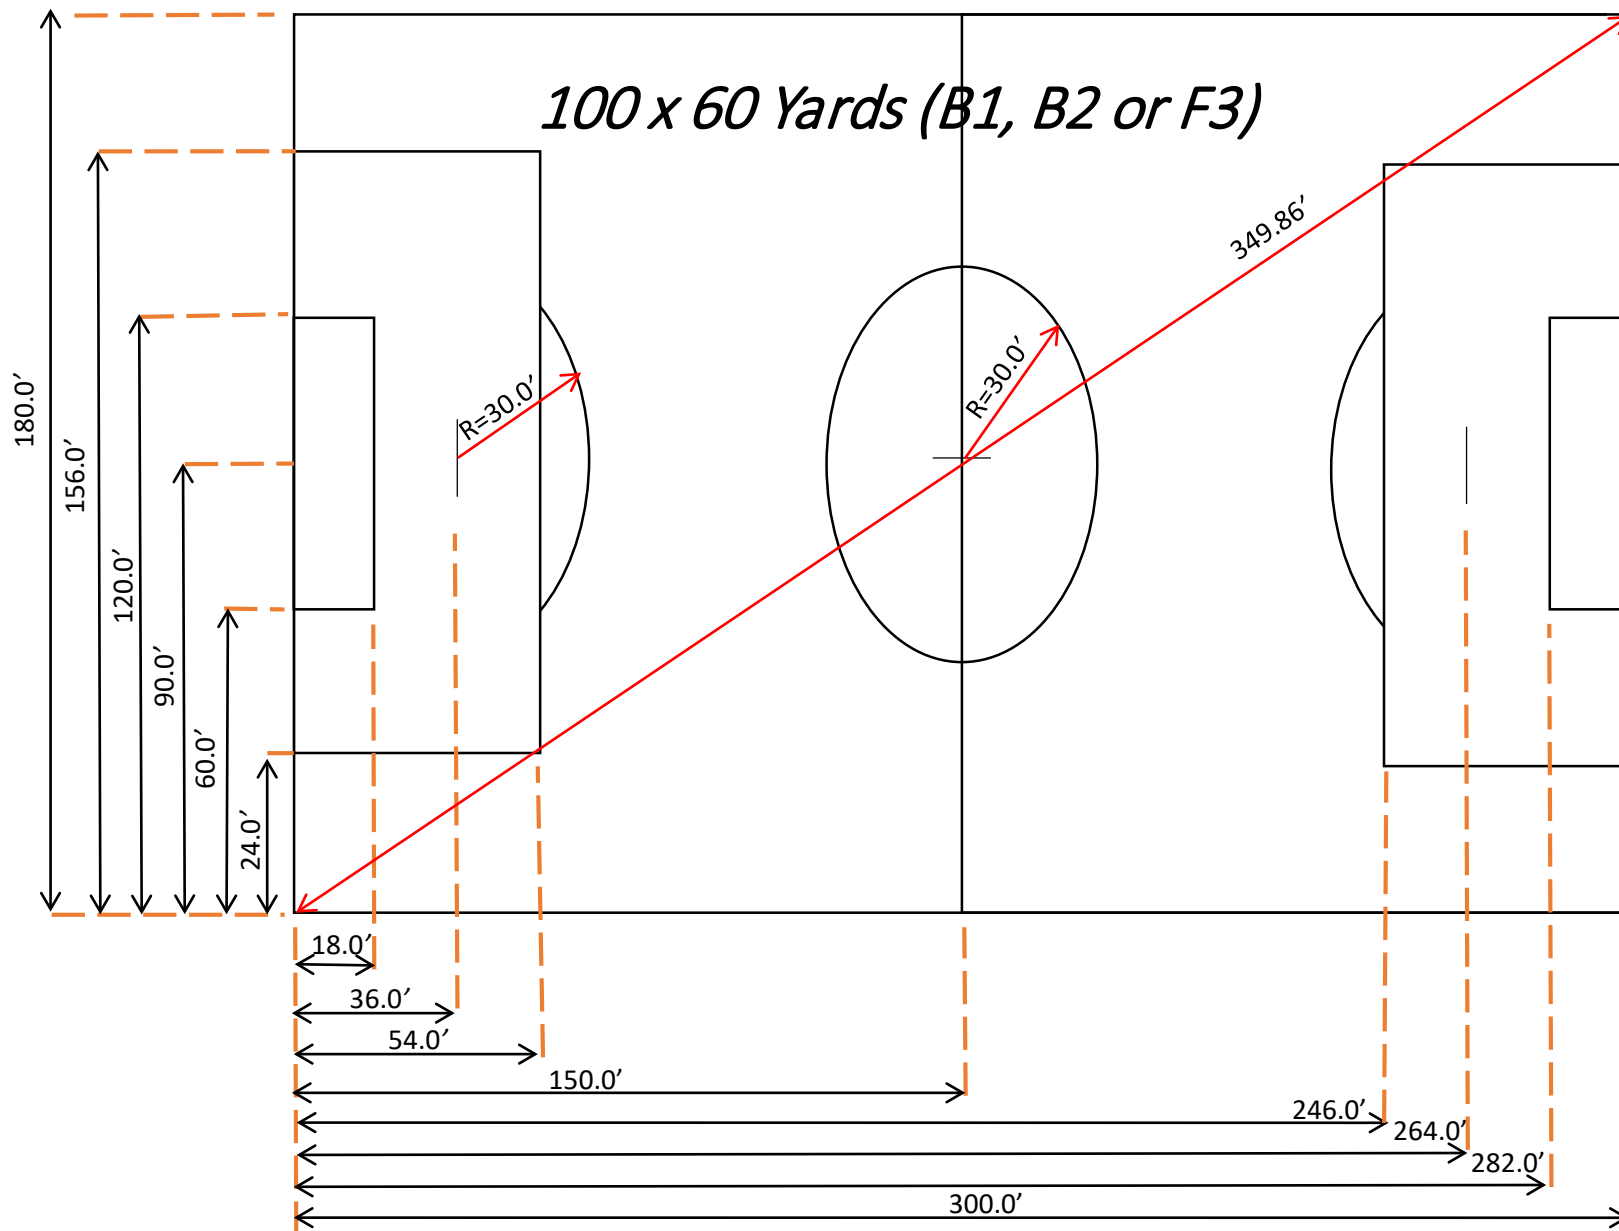

EAST GREENWICH, NJ SOCCER ASSOCIATION

FIELD DIMENSIONS AND LAYOUTS

Field Layout – 11v11 Large

105 x 75 Yards (B4)

Field Layout -11v11 Small

Field Layout – 9v9

Field Layout – 7v7

60 X 45 Yards (F2 & B5)

Field Layout – 5v5

Field Layout – 5v5

45 x 28 Yards

Field Layout – 3v3

SIZING

- **Maximum Size**

- F1 = 300' x 180' / (100 x 60 Yards)
- F2 = 180' x 135' / (60 X 45 Yards)
- F3 = 315' x 194' / (105 x 64 Yards)
- B1 = 300' x 180' / (100 x 60 Yards)
- B2 = 300' x 180' / (100 x 60 Yards)
- B3 = 291' x 189' / (97 x 63 Yards)
- B4 = 315' x 225' / (105 x 75 Yards)
- B5 = 180' x 135' / (60 X 45 Yards)

- **Layout Size**

- 11 v 11 Large = 105 x 75 Yards
- 11 v 11 Small = 100 x 60 Yards
- 9 v 9 = 75 x 47.3 Yards
- 7 v-7 = 60 x 45 Yards
- 5 v-5 = 45 x 28 Yards
- 3 v-3 = 30 x 20 Yards