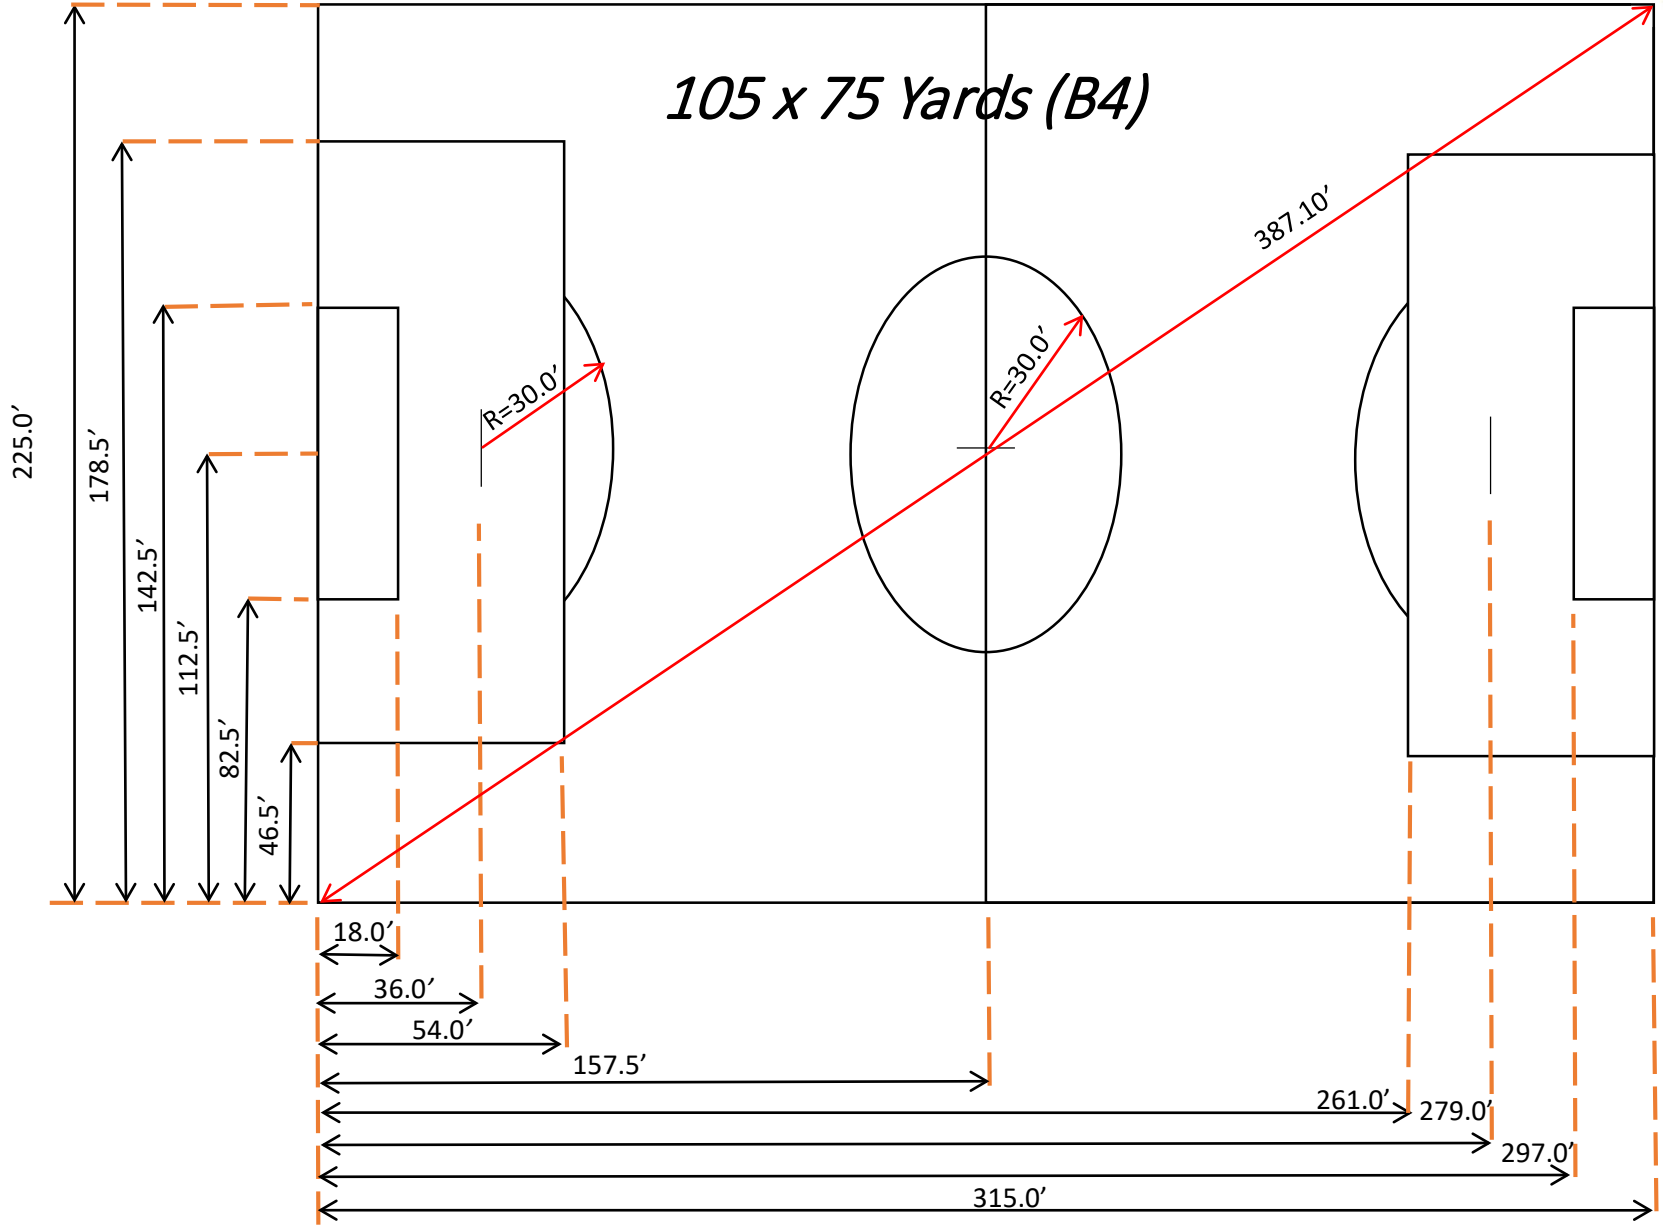

EAST GREENWICH, NJ SOCCER ASSOCIATION

FIELD DIMENSIONS AND LAYOUTS

Field Layout – 11v11 Large

105 x 75 Yards (B4)

Field Layout -11v11 Small

Field Layout – 9v9

Field Layout – 7v7

60 X 45 Yards (F2 & B5)

Field Layout – 5v5

Field Layout – 5v5

45 x 28 Yards

Field Layout – 3v3

SIZING

- **Maximum Size**

- F1 = 300' x 180' / (100 x 60 Yards)
- F2 = 180' x 135' / (60 X 45 Yards)
- F3 = 315' x 194' / (105 x 64 Yards)
- B1 = 300' x 180' / (100 x 60 Yards)
- B2 = 300' x 180' / (100 x 60 Yards)
- B3 = 291' x 189' / (97 x 63 Yards)
- B4 = 315' x 225' / (105 x 75 Yards)
- B5 = 180' x 135' / (60 X 45 Yards)

- **Layout Size**

- 11 v 11 Large = 105 x 75 Yards
- 11 v 11 Small = 100 x 60 Yards
- 9 v 9 = 75 x 47.3 Yards
- 7 v-7 = 60 x 45 Yards
- 5 v-5 = 45 x 28 Yards
- 3 v-3 = 30 x 20 Yards