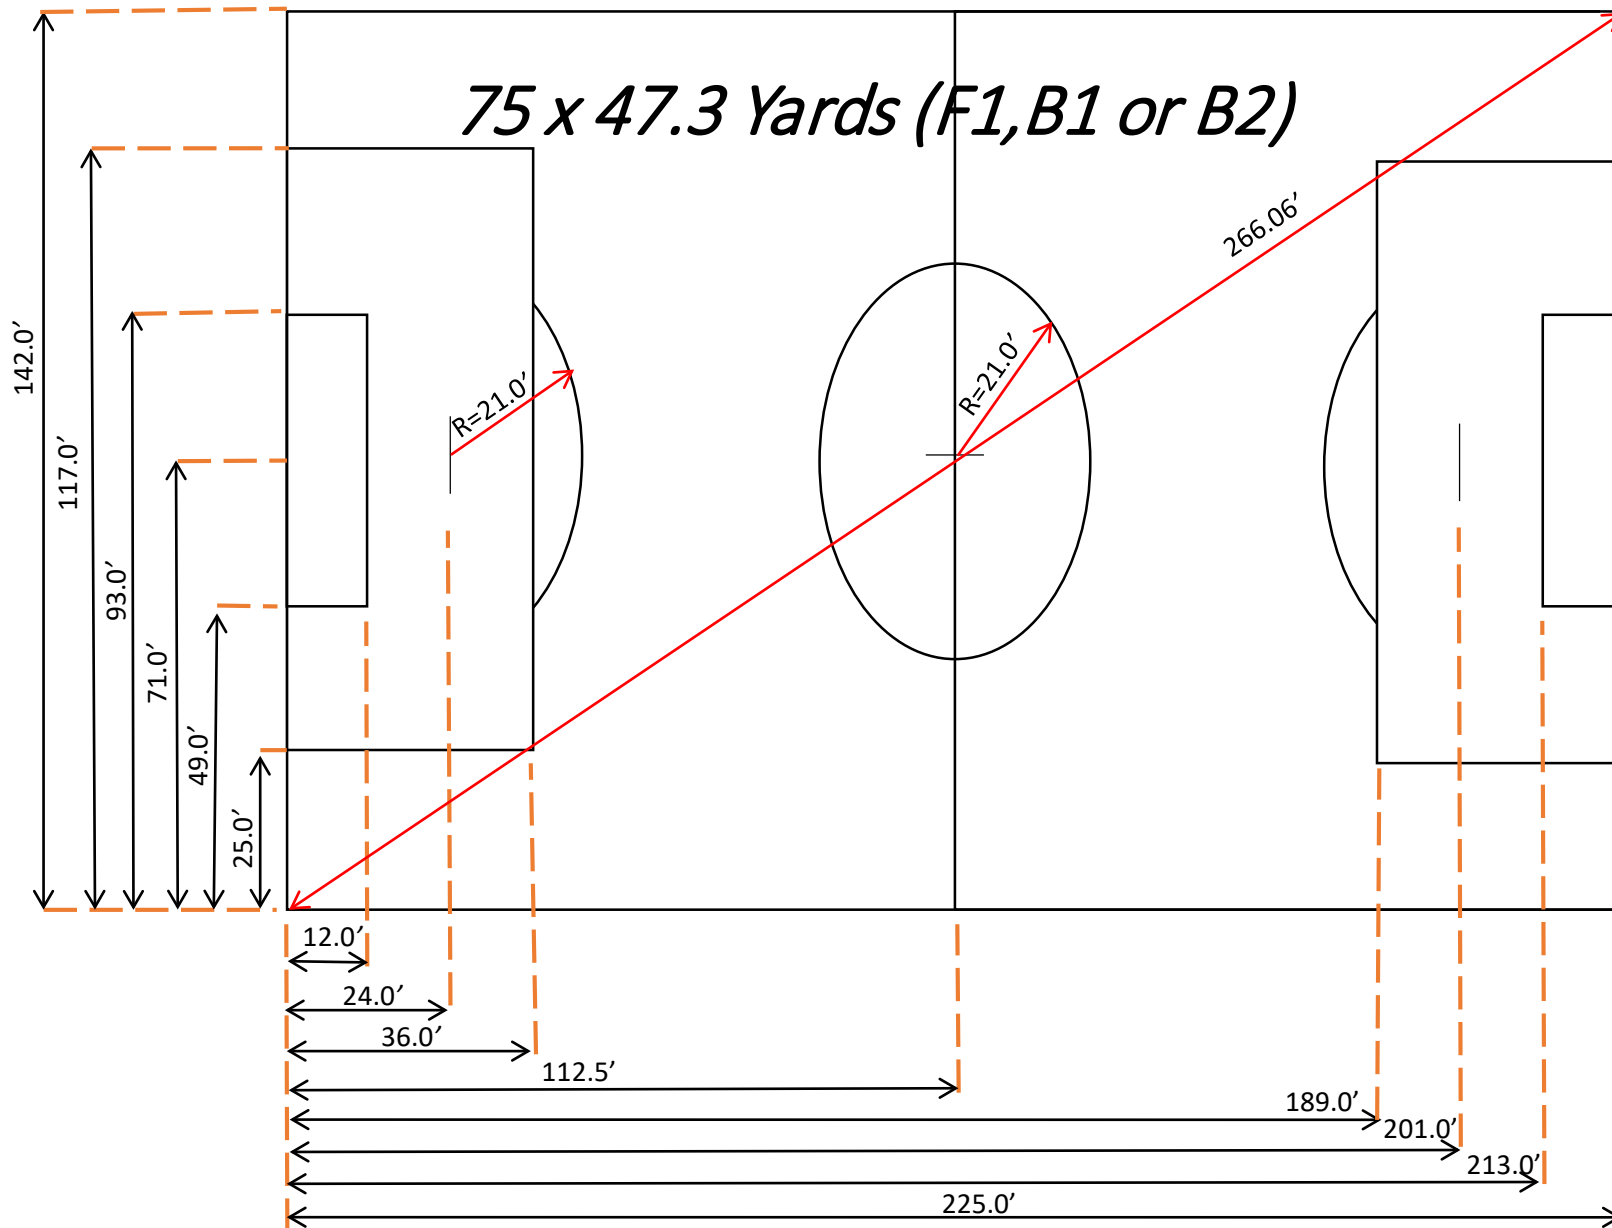

EAST GREENWICH, NJ SOCCER ASSOCIATION

FIELD DIMENSIONS AND LAYOUTS

Field Layout – 11v11 Large

105 x 75 Yards (B4)

Field Layout -11v11 Small

Field Layout – 9v9

Field Layout – 7v7

60 X 45 Yards (F2 & B5)

Field Layout – 5v5

Field Layout – 5v5

45 x 28 Yards

Field Layout – 3v3

SIZING

- **Maximum Size**

- F1 = 300' x 180' / (100 x 60 Yards)
- F2 = 180' x 135' / (60 X 45 Yards)
- F3 = 315' x 194' / (105 x 64 Yards)
- B1 = 300' x 180' / (100 x 60 Yards)
- B2 = 300' x 180' / (100 x 60 Yards)
- B3 = 291' x 189' / (97 x 63 Yards)
- B4 = 315' x 225' / (105 x 75 Yards)
- B5 = 180' x 135' / (60 X 45 Yards)

- **Layout Size**

- 11 v 11 Large = 105 x 75 Yards
- 11 v 11 Small = 100 x 60 Yards
- 9 v 9 = 75 x 47.3 Yards
- 7 v-7 = 60 x 45 Yards
- 5 v-5 = 45 x 28 Yards
- 3 v-3 = 30 x 20 Yards