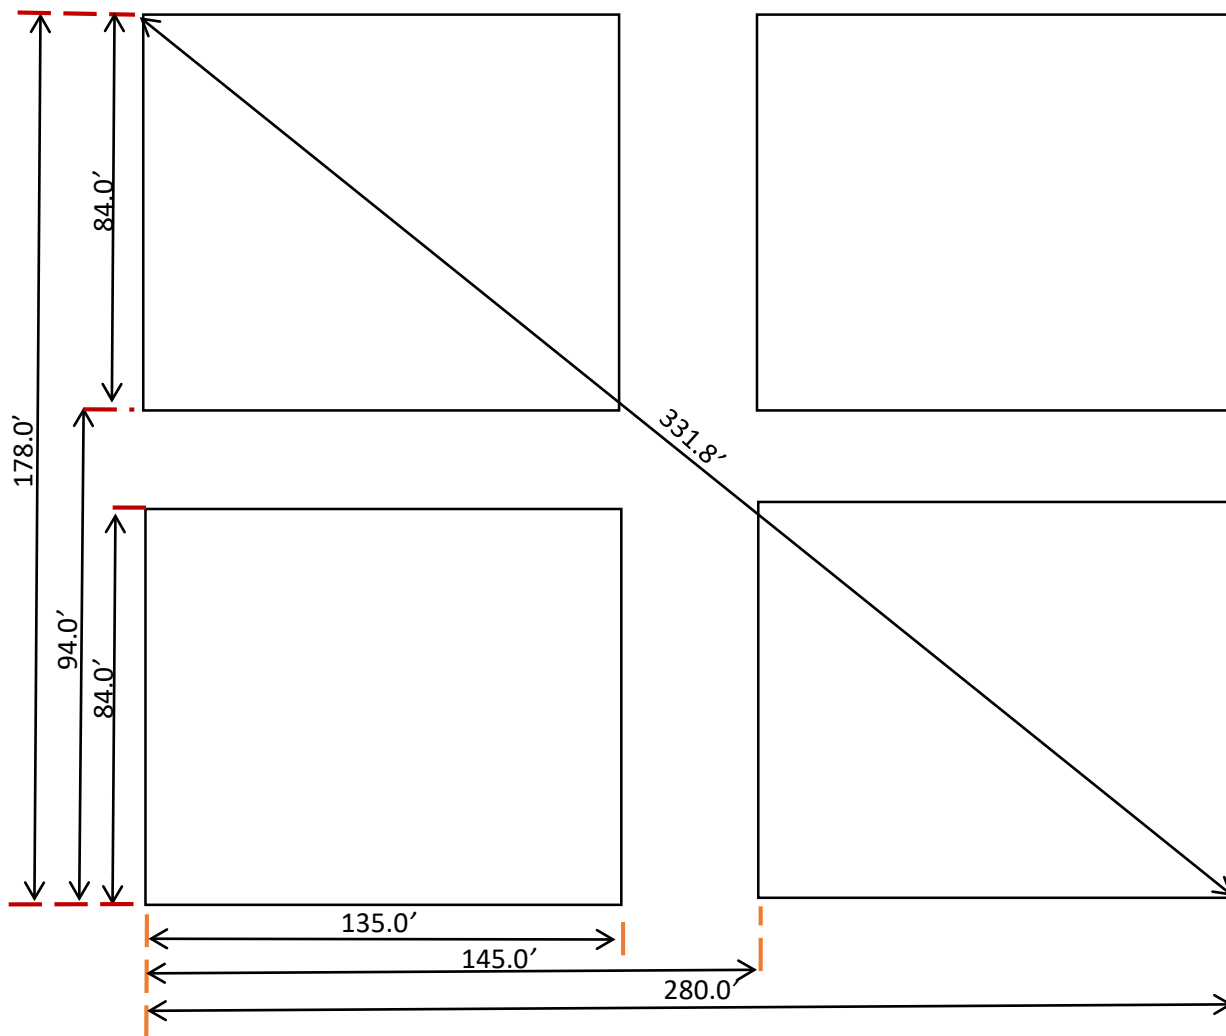

EAST GREENWICH, NJ SOCCER ASSOCIATION

FIELD DIMENSIONS AND LAYOUTS

Field Layout – 11v11 Large

105 x 75 Yards (B4)

Field Layout -11v11 Small

Field Layout – 9v9

Field Layout – 7v7

60 X 45 Yards (F2 & B5)

Field Layout – 5v5

Field Layout – 5v5

45 x 28 Yards

Field Layout – 3v3

SIZING

- **Maximum Size**

- F1 = 300' x 180' / (100 x 60 Yards)
- F2 = 180' x 135' / (60 X 45 Yards)
- F3 = 315' x 194' / (105 x 64 Yards)
- B1 = 300' x 180' / (100 x 60 Yards)
- B2 = 300' x 180' / (100 x 60 Yards)
- B3 = 291' x 189' / (97 x 63 Yards)
- B4 = 315' x 225' / (105 x 75 Yards)
- B5 = 180' x 135' / (60 X 45 Yards)

- **Layout Size**

- 11 v 11 Large = 105 x 75 Yards
- 11 v 11 Small = 100 x 60 Yards
- 9 v 9 = 75 x 47.3 Yards
- 7 v-7 = 60 x 45 Yards
- 5 v-5 = 45 x 28 Yards
- 3 v-3 = 30 x 20 Yards